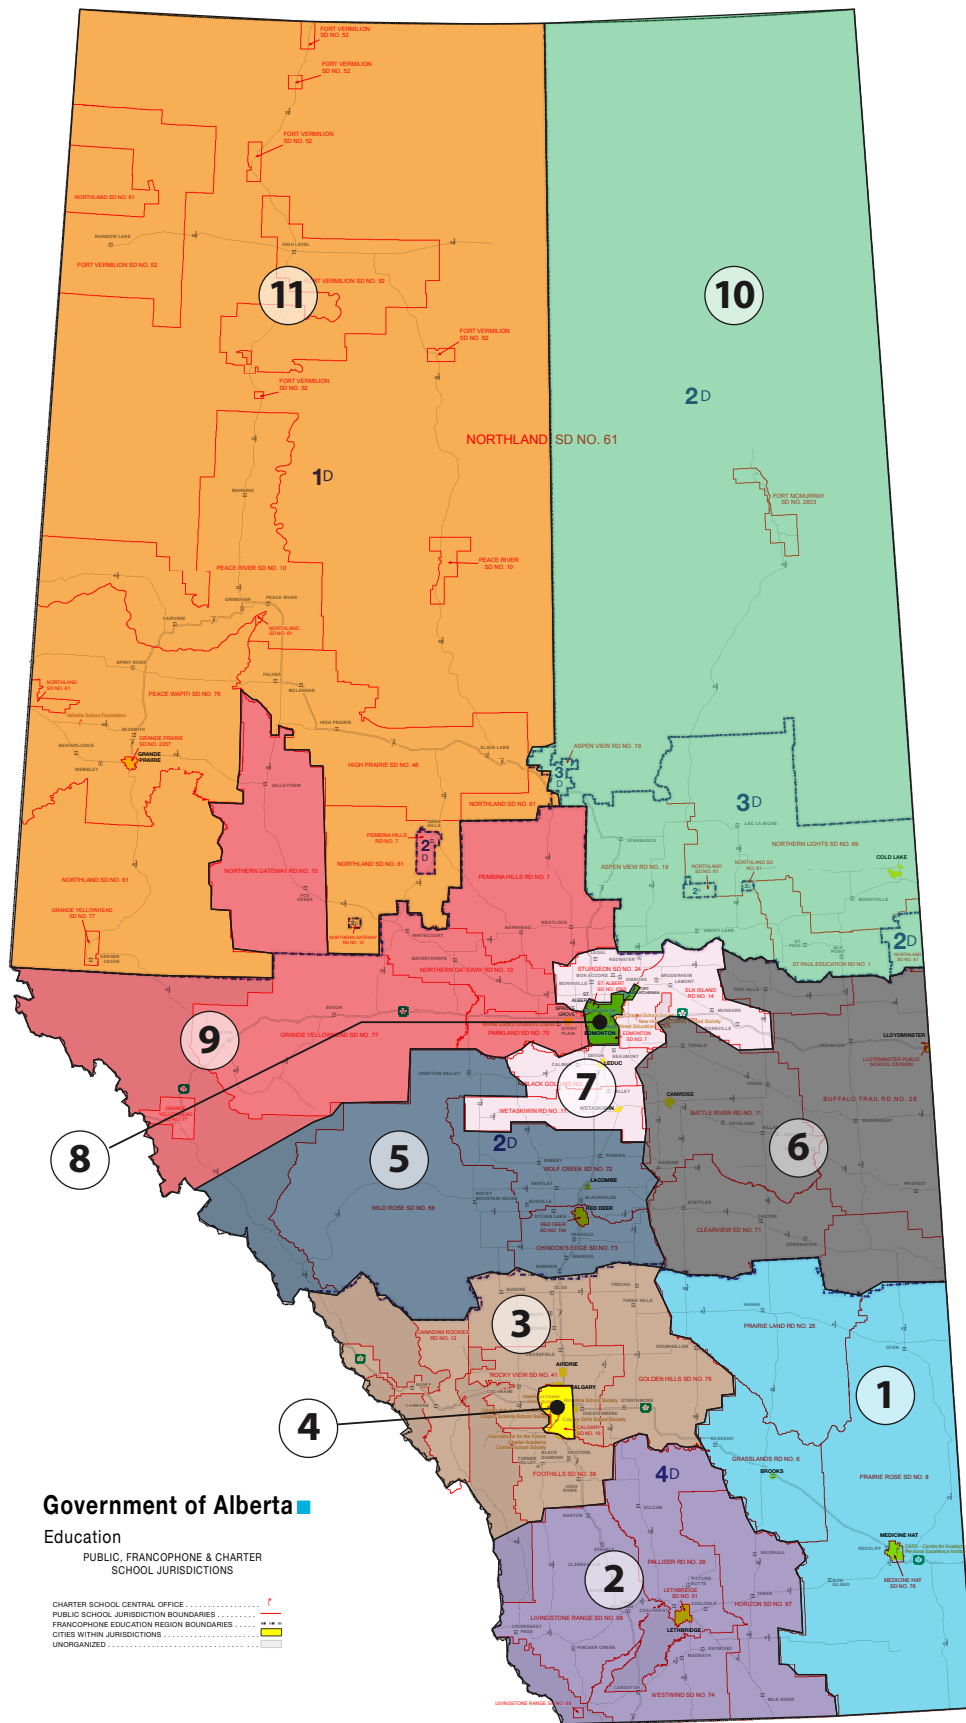

HPEC Regional Representative Regions